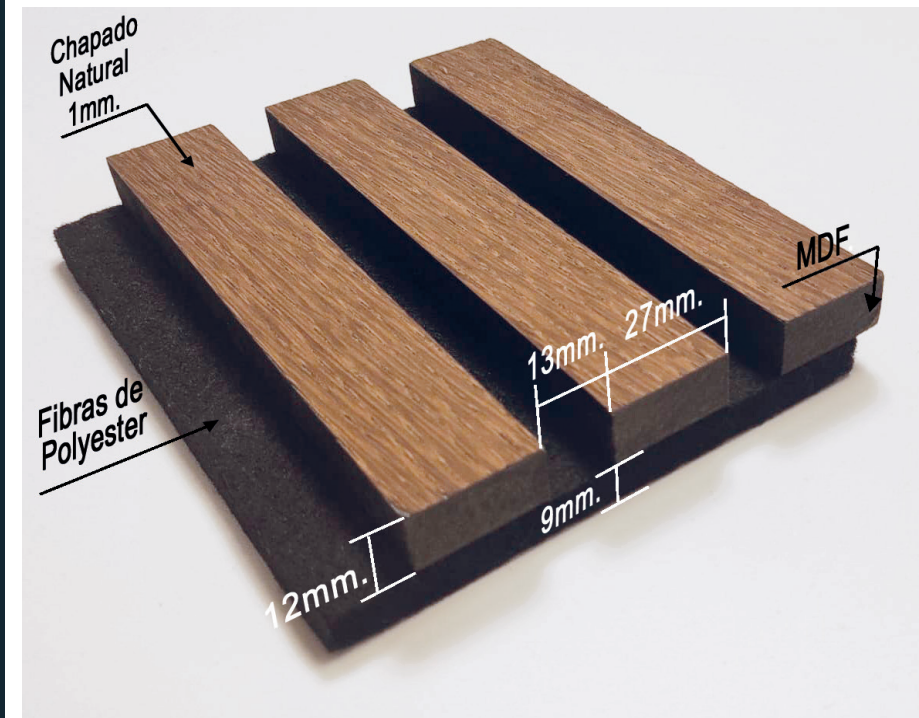

TEMPERATURA
OPTIMA / OPTIMAL
TEMPERATURE

CORTE FACIL /
EASY CUTTING

LIMPIEZA FACIL /
EASY CLEANING

PANEL DECORATIVO ACUSTICO

*CHAPADO MADERA NATURAL
/ *NATURAL WOODS VENEER

Novaline

ROBLE

600 x 2700 x 20 mm.
23,4" x 106,3"

PR
Palo Rosa

PANEL DECORATIVO ACUSTICO

*CHAPADO MADERA NATURAL
/ *NATURAL WOODS VENEER

NovaLine

PR
Palo Rosa

ROBLE MIEL

600 x 2700 x 20 mm.
23,4" x 106,3"

PANEL DECORATIVO ACUSTICO