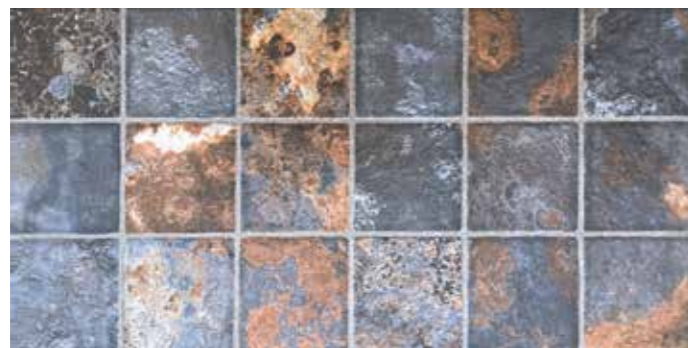

BENGALA NATURAL

BENGALA DECO NATURAL