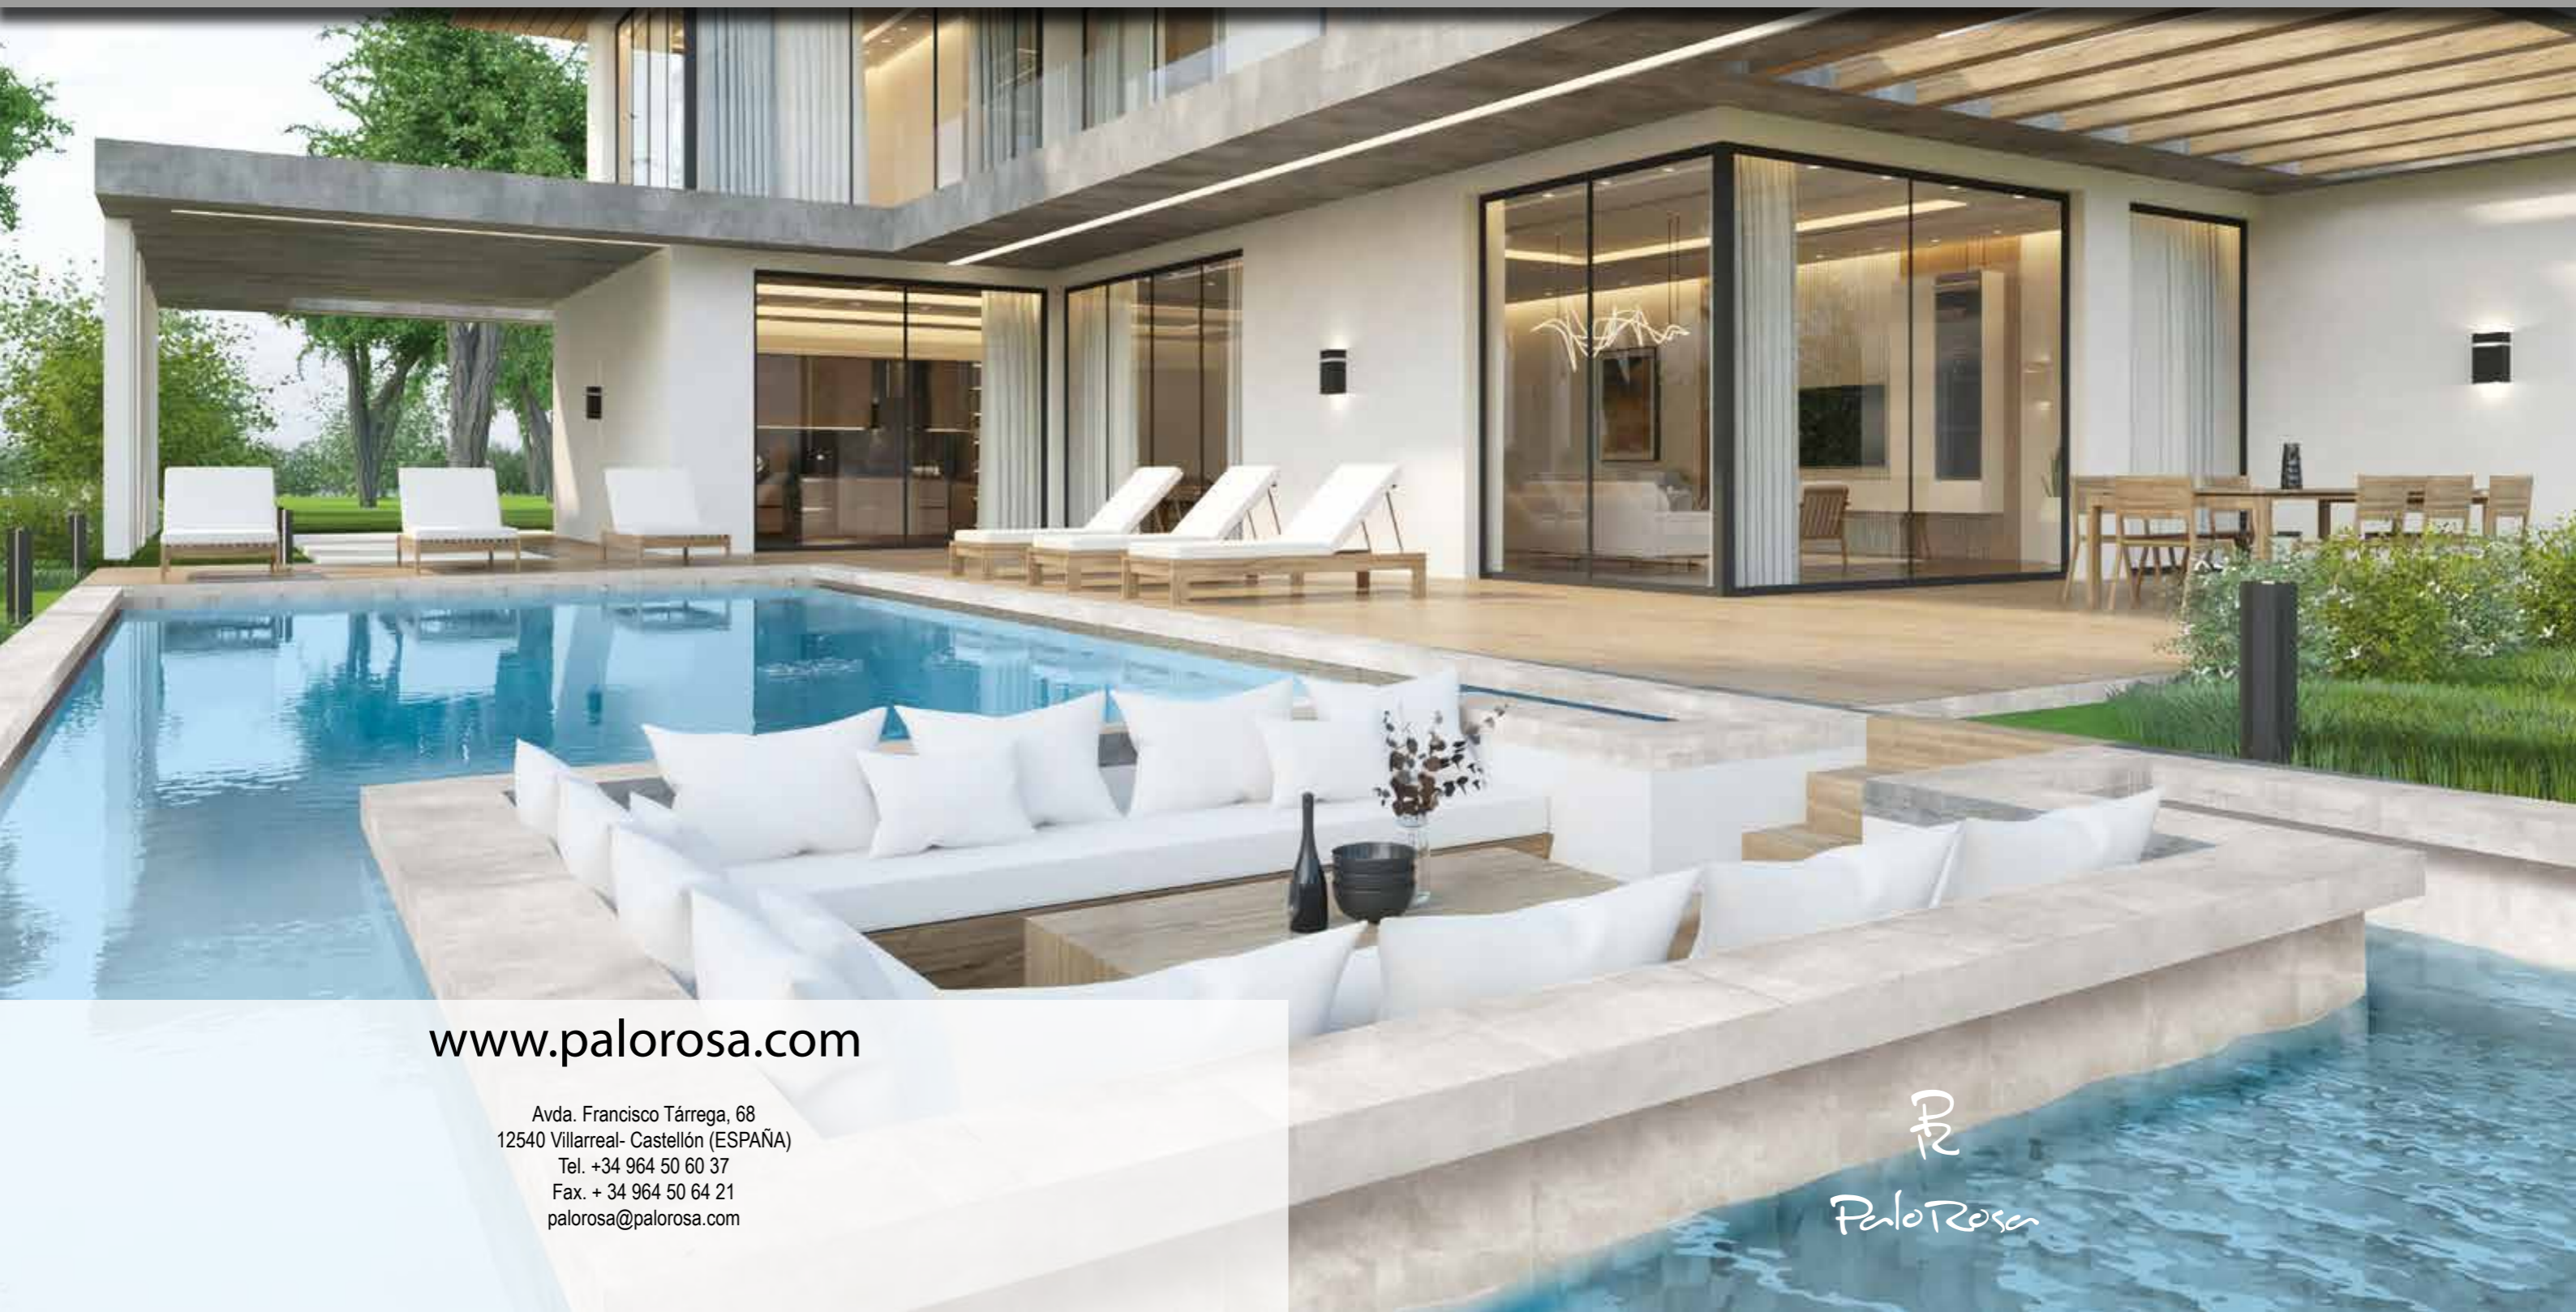

EXTERIORES

EXTERIORES

www.palorosa.com

Avda. Francisco Tárrega, 68
12540 Villarreal- Castellón (ESPAÑA)
Tel. +34 964 50 60 37
Fax. + 34 964 50 64 21
palorosa@palorosa.com

Palorosa