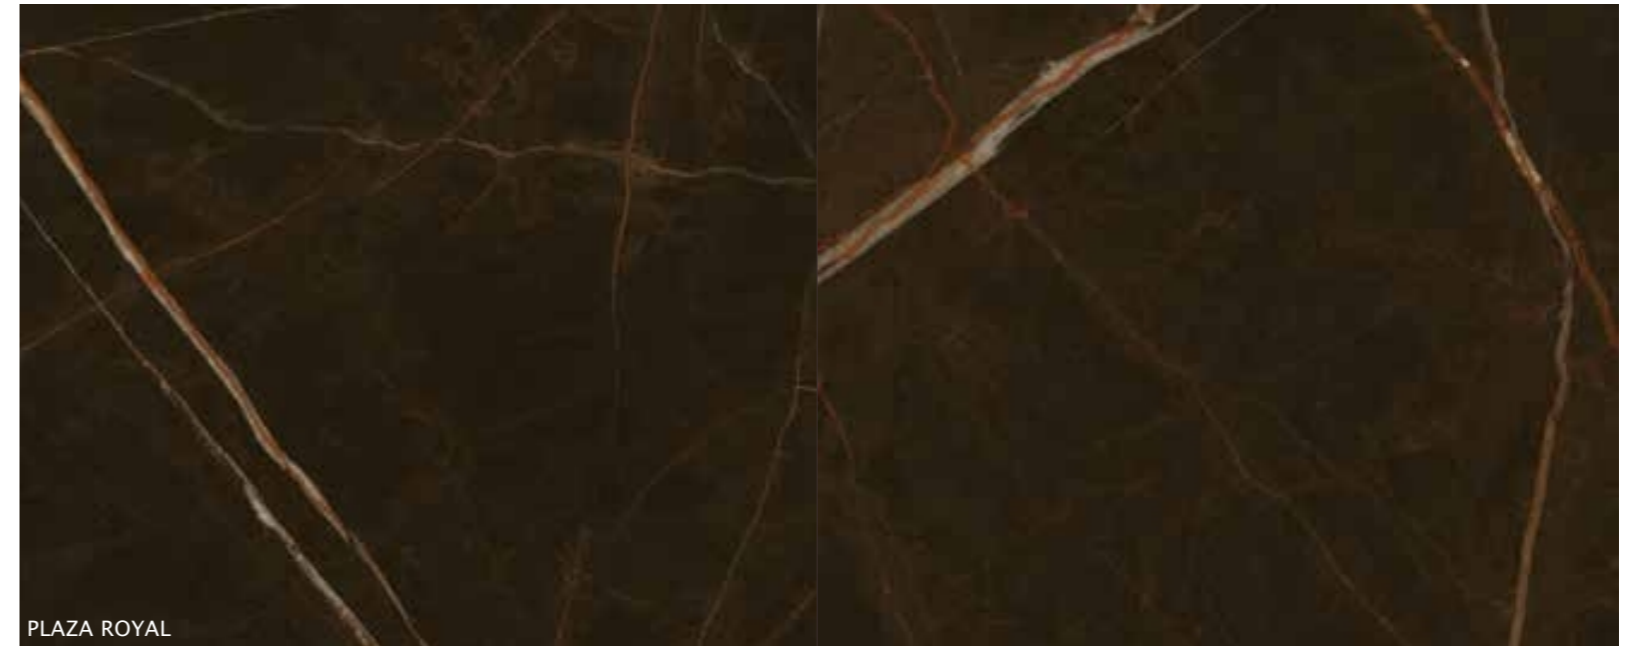

SLOW BLACK

60x120 · 120x120

23,6"x46,8" · 46,8"x46,8"

PLAZA ROYAL

Pavimento Plaza Royal 120x120

PLAZA ROYAL

DALÍ

60x120 23,6"x46,8"