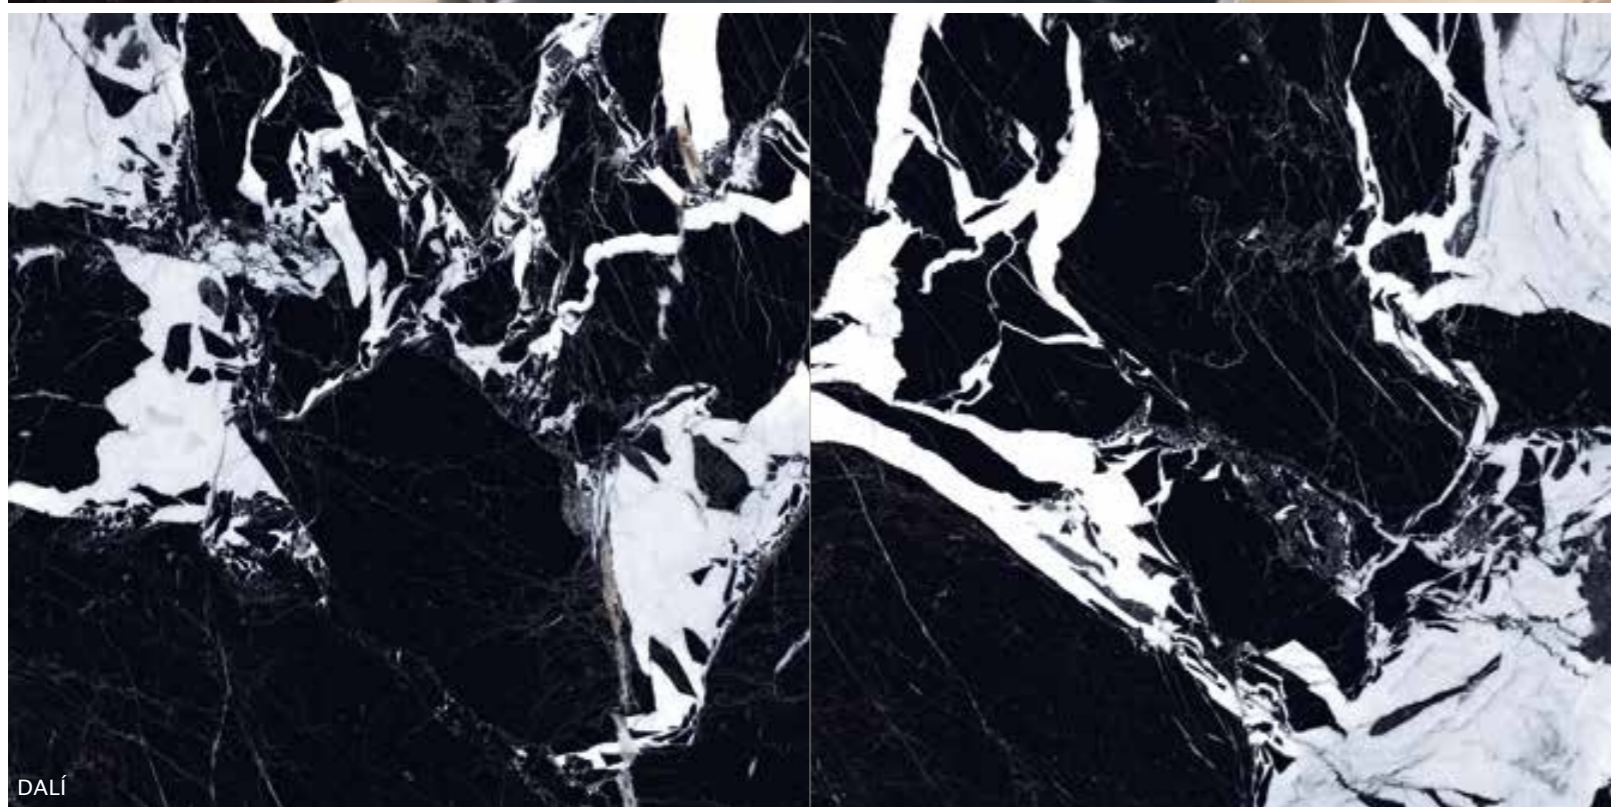

Revestimiento Dalí 60x120